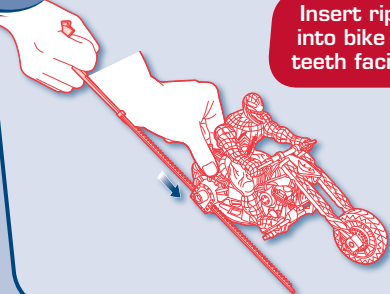

SPIDER-MAN™

AGES 4+
69549/69398 Asst.

VENOM™
Symbiote Stunt Cycle

CAUTION:
Hair entanglement may result if child's hair comes in contact with moving parts of toy. Adult supervision is required.

1

Insert ripcord into bike with teeth facing up.

2

Holding the bike near the floor, tilt it back so that the front wheel of the bike is slightly elevated.

3

Quickly pull the cord out of the bike.

4

Lower both wheels of the bike to the floor, giving a slight push forward as you do so. The bike will launch and race away!